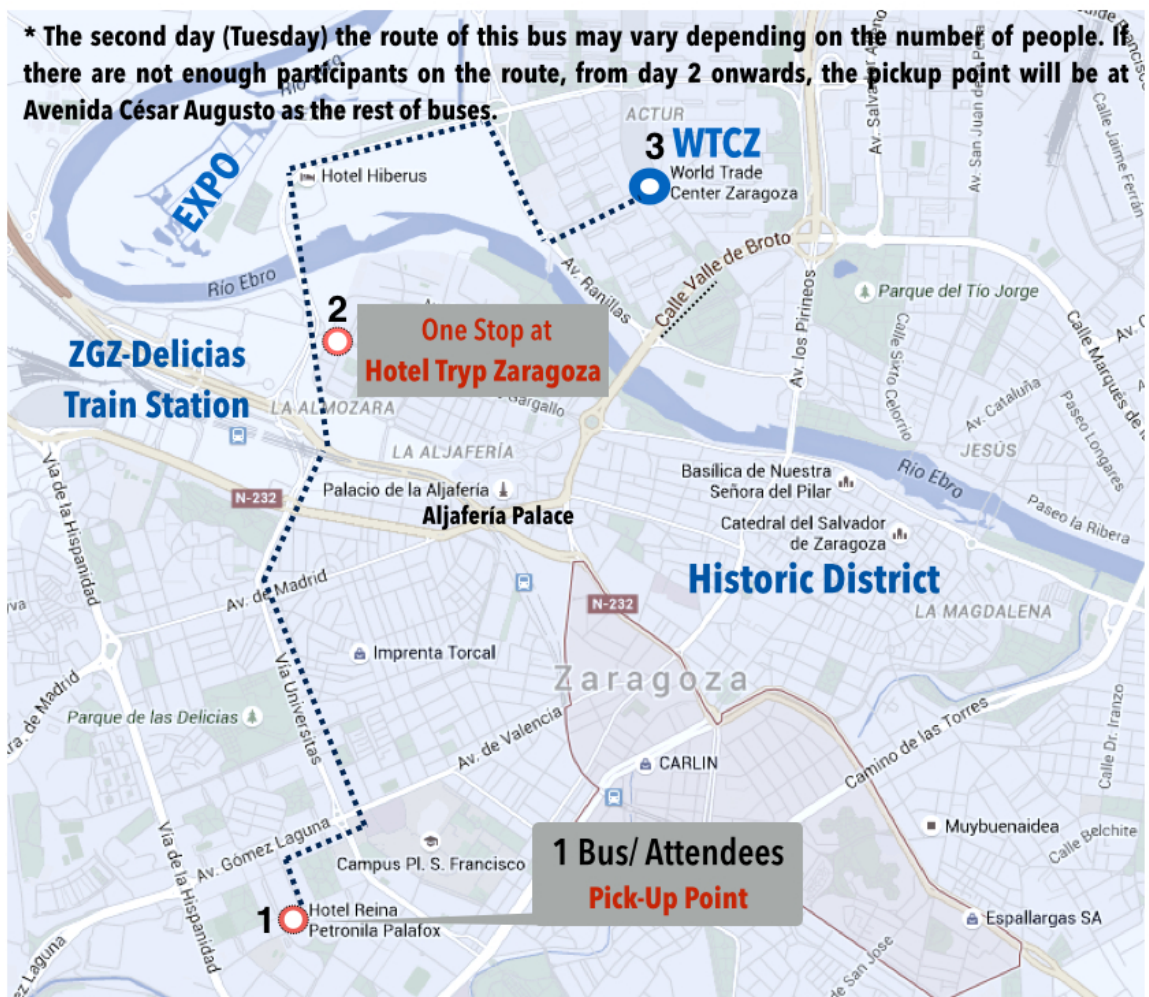

## LINE 1- Avenida César Augusto/ Calle de la Morería

Bus Company: **AGREDA**

**Bus Service/ Free of charge**

## LINE 2

**Bus Service/ Free of charge**