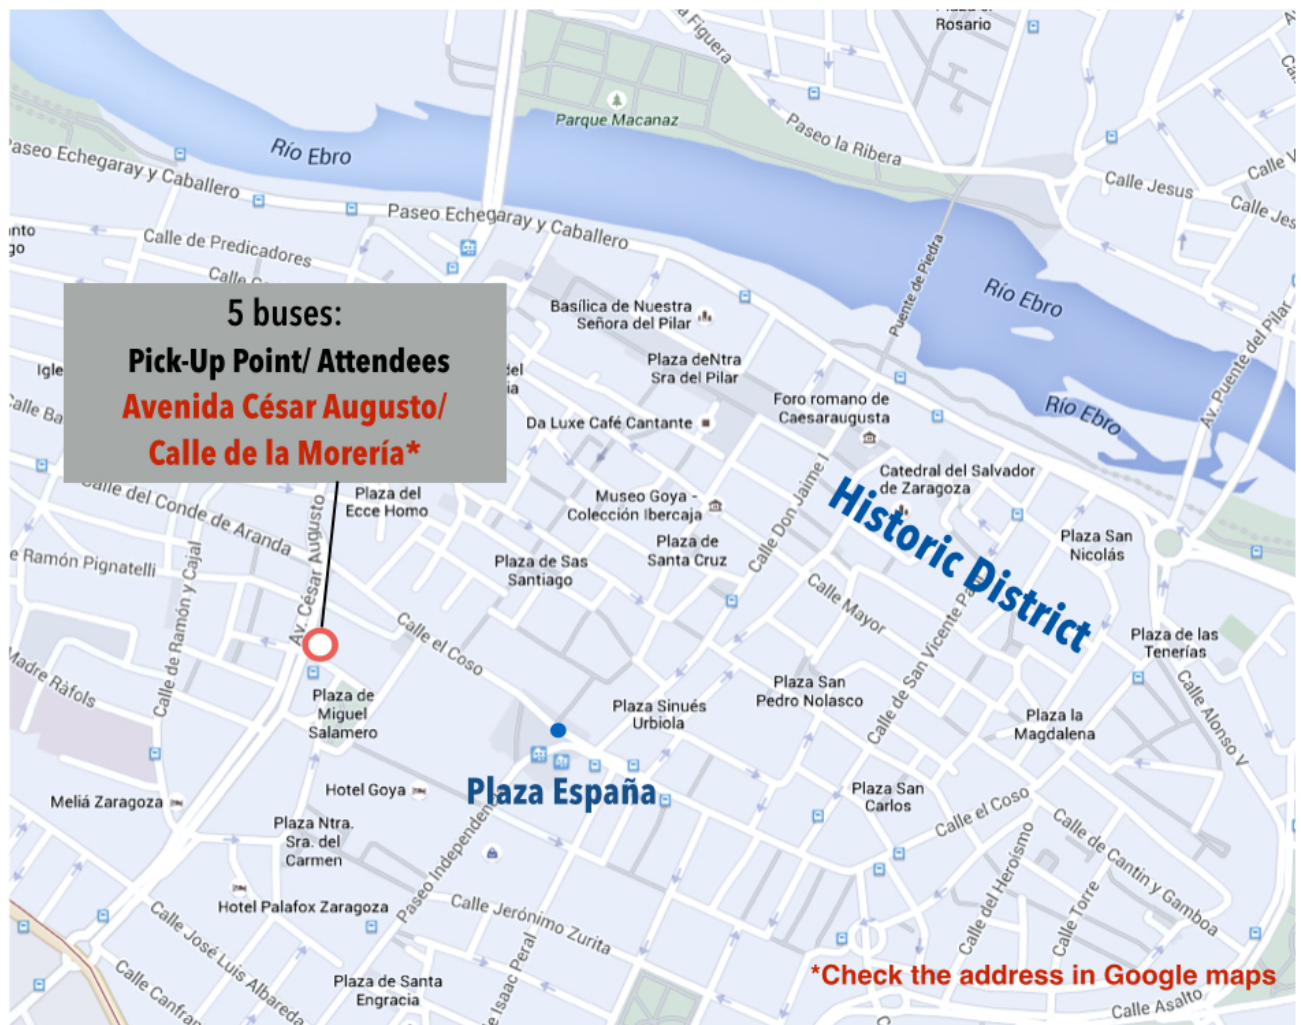

## LINE 1- Avenida César Augusto/ Calle de la Morería

Bus Company: **AGREDA**

**Bus Service/ Free of charge**

## LINE 2

**Bus Service/ Free of charge**